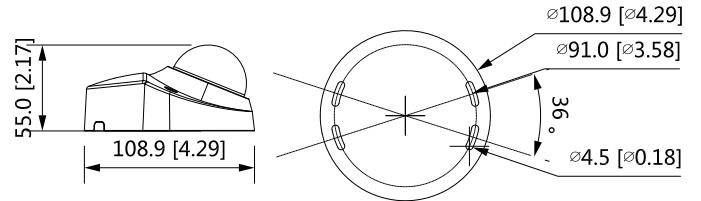

Dimensions (mm[inch])

Accessories

Optional:

LR1002-1ET/1EC Single-port long reach ethernet over coax extender

PFM114 TLC SD card