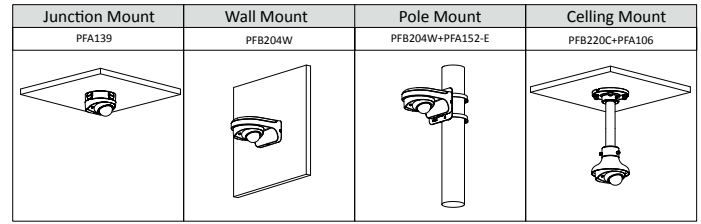

Storage Conditions	-40°C to +60°C (-40°F to +140°F)
Ingress Protection	IP67; IK10
Structure	
Casing	Metal + Plastic
Dimensions	55 mm × Φ108.9 mm (2.2" × Φ4.3")
Net Weight	380 g (0.8 lb)
Gross Weight	520 g (1.1 lb)

Ordering Information

Type	Part Number	Description
5MP Camera	DH-IPC-HDBW3541FP-AS-M	5MP Lite AI IR Fixed focal Dome Network Camera,PAL
	DH-IPC-HDBW3541FN-AS-M	5MP Lite AI IR Fixed focal Dome Network Camera,NTSC
Accessories (optional)	PFA139	Junction Box
	PFB204W	Wall Mount
	PFA152-E	Pole Mount
	PFB220C	Mount Adapter
	PFA106	Ceiling Mount
	PFM321D	DC12V1A Power Adapter
	LR1002-1ET/1EC	Single-port Long Reach Ethernet Over Coax Extender
	PFM900-E	Integrated Mount Tester
PFM114	TLC SD Card